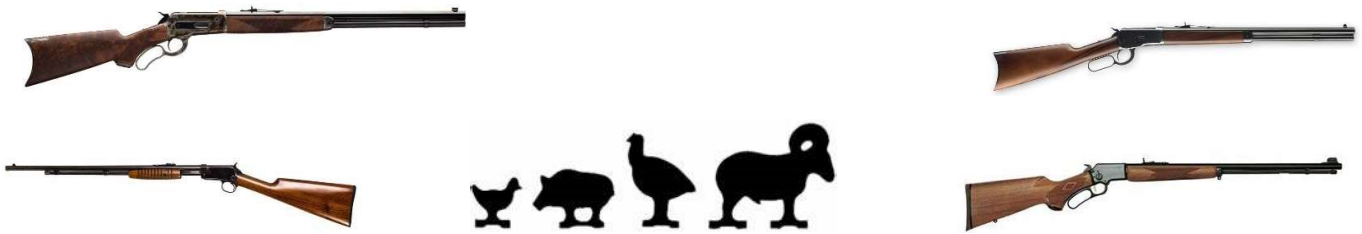

EE-DA-HOW RIFLE & PISTOL CLUB

2025 COWBOY LEVER ACTION RIFLE SILHOUETTE MATCHES

1ST SATURDAY OF THE MONTH

Monthly match registration and set up at 9:00 with the match following. Match fees are \$10.00 for EDH Club Members and \$15.00 for non-members. . All shooters are welcome. We encourage non-members and visitors to give it a try or to come be a spectator! All Ee-Da-How Rifle & Pistol Club matches are open to the public.

COWBOY LEVER ACTION SILOUETTE

Any lever action center rifle .25 caliber or larger with a tubular magazine of original manufacture or replica a tubular magazine of original manufacture or replica thereof. A rimmed case loaded with a round nose or flat point bullets must be used. **Exception:** .35 Remington is allowed. The course of fire for matches will be one 40 round match of 10 targets (50yd chickens, 100yd pigs, 150yd turkeys,200yd rams).

PISTOL CARTRIDGE COWBOY LEVER ACTION SILOUETTE

Any lever action rifle with a tubular magazine. A rimmed pistol cartridge loaded with a round or flat nosed bullet must be used, i.e. 25-20, 32-20, 38 Special, 357 Magnum, 38-40, 44's, 44-40, 45 Colt, 45 Long Colt, .22 Magnum and .22 long rifle. (Reduced sized targets, 40yd chickens, 50yd pigs, 75yd turkeys,100yd rams).